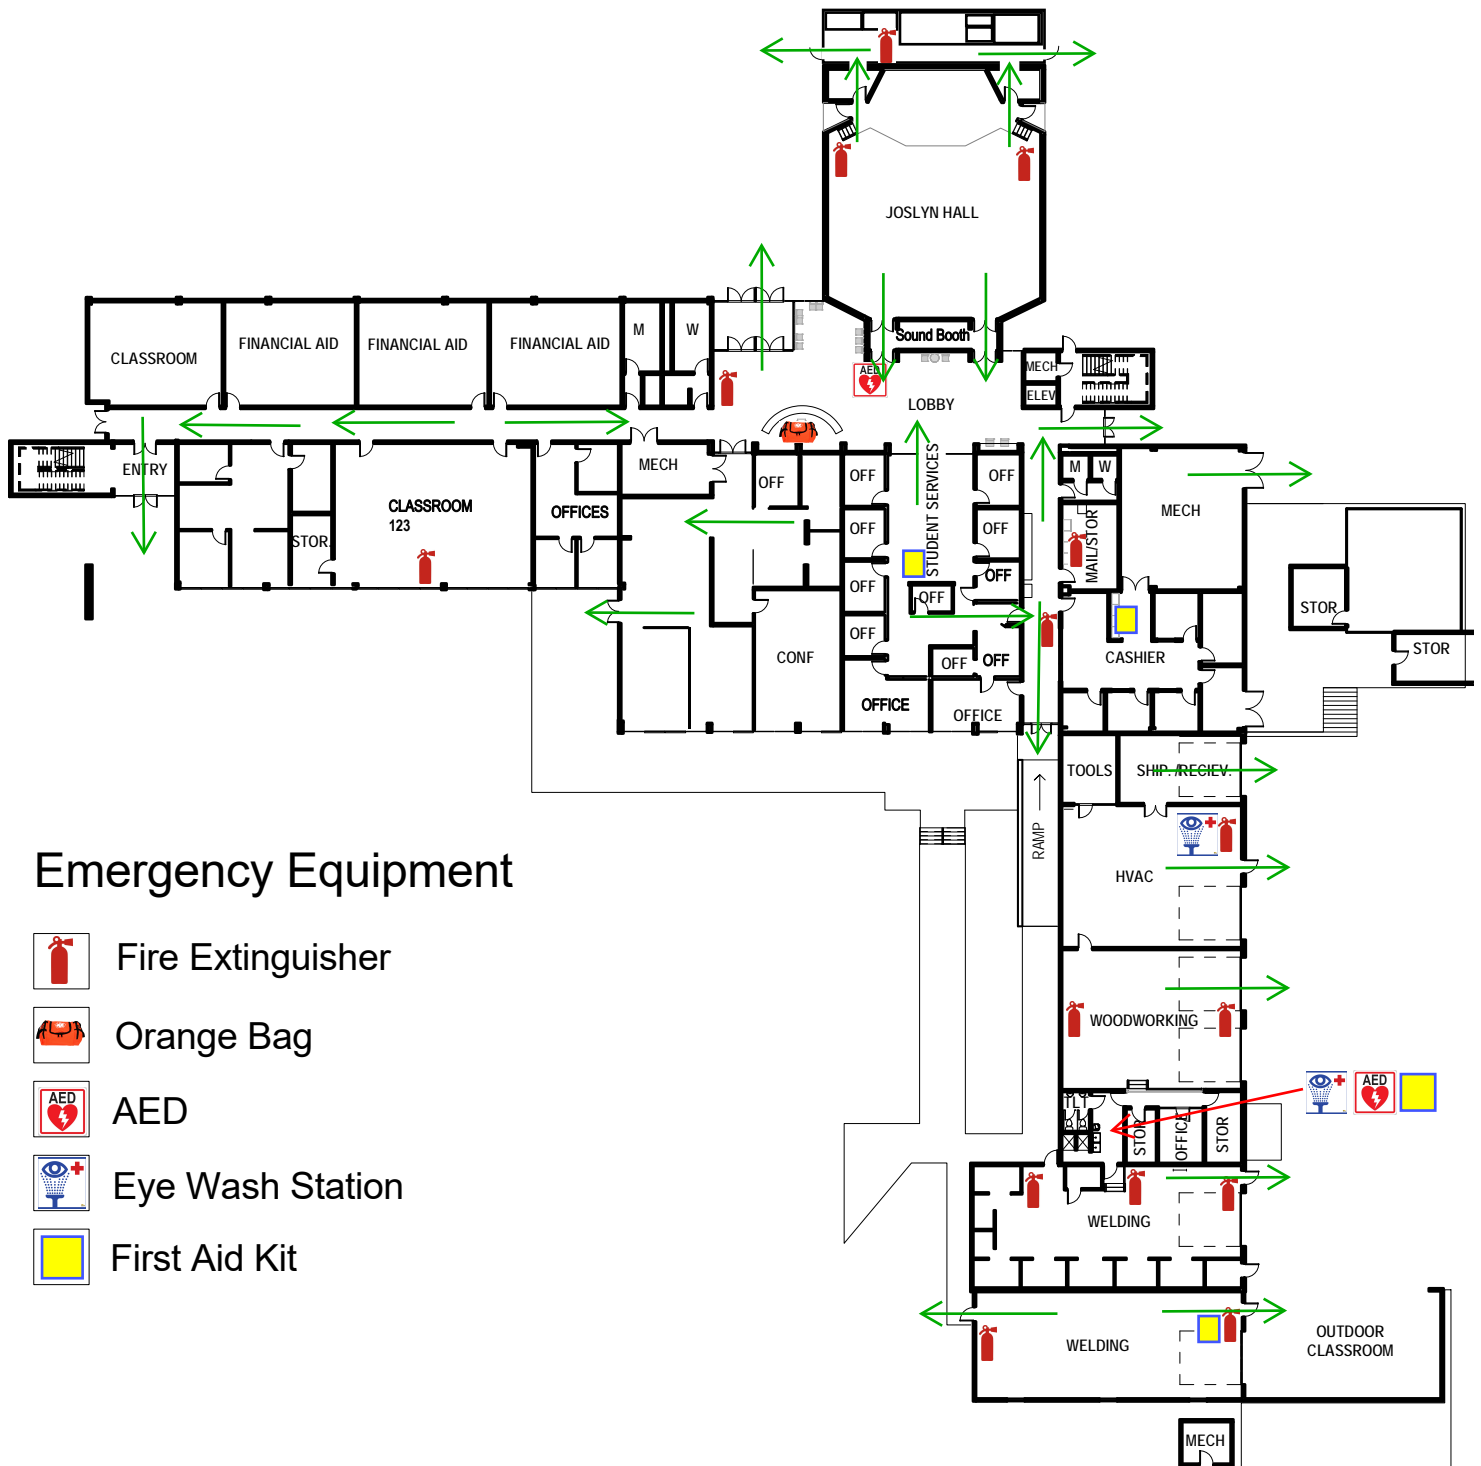

 Orange Bag

FIRST FLOOR

SECOND FLOOR

HUMAN RESOURCE BUILDING

Emergency Equipment

-  Fire Extinguisher
-  Orange Bag
-  Eye Wash Station
-  First Aid Kit
-  Fire Blanket

MARINE TECHNOLOGY

Emergency Equipment