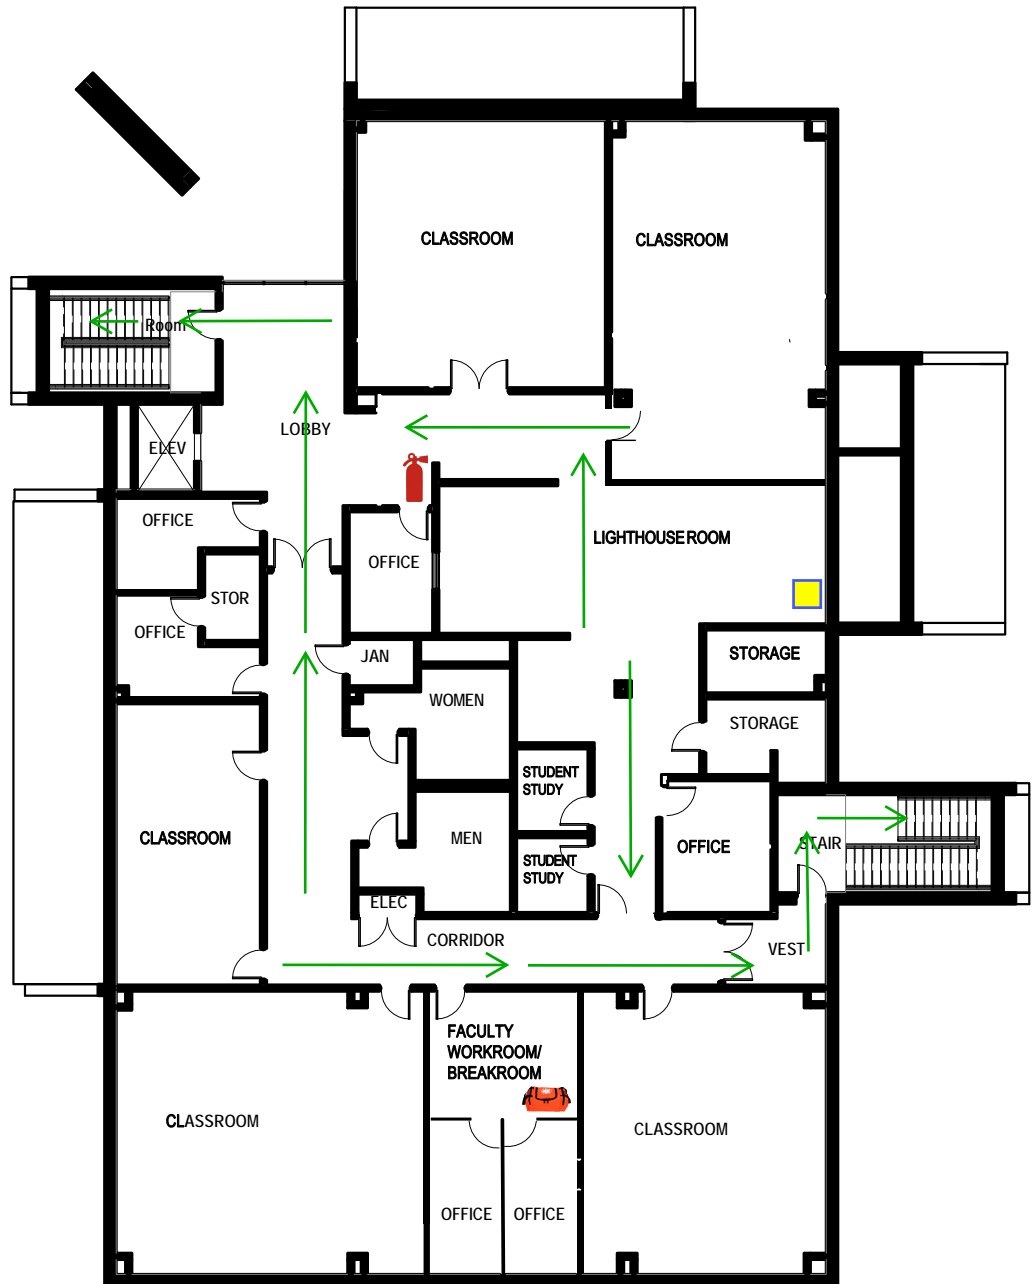

BIG ROCK CAREER CENTER

Emergency Equipment

 Fire Extinguisher

 Orange Bag

 AED

 First Aid Kit

BRYANT STUDENT CENTER 1st Floor

Emergency Equipment

 Fire Extinguisher

 Orange Bag

 First Aid Kit

IN CASE OF FIRE USE STAIRS, NOT ELEVATORS

BRYANT STUDENT CENTER 2nd Floor

Emergency Equipment

-  Fire Extinguisher
-  Orange Bag
-  AED
-  Stair Chair
-  Eye Wash Station
-  First Aid Kit