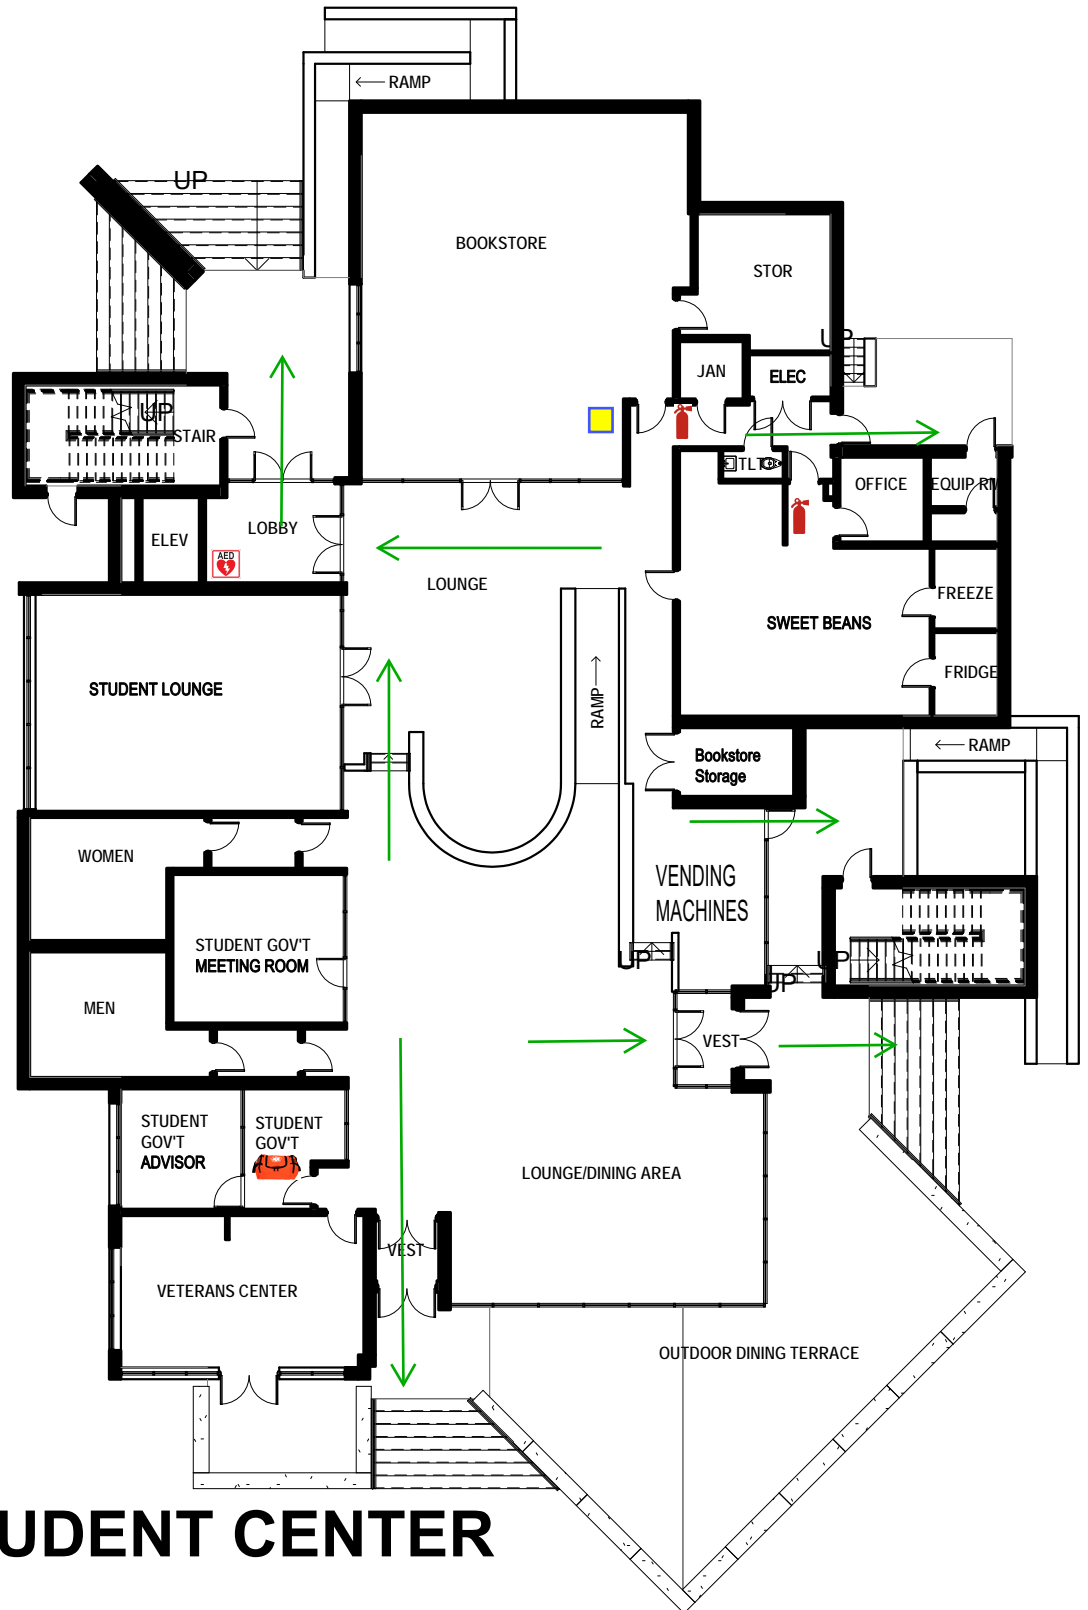

BIG ROCK CAREER CENTER

Emergency Equipment

 Fire Extinguisher

 Orange Bag

 AED

 First Aid Kit

BRYANT STUDENT CENTER 1st Floor

Emergency Equipment

 Fire Extinguisher

 Orange Bag

 First Aid Kit

IN CASE OF FIRE USE STAIRS, NOT ELEVATORS

BRYANT STUDENT CENTER 2nd Floor

Emergency Equipment

-  Fire Extinguisher
-  Orange Bag
-  AED
-  Stair Chair
-  Eye Wash Station
-  First Aid Kit