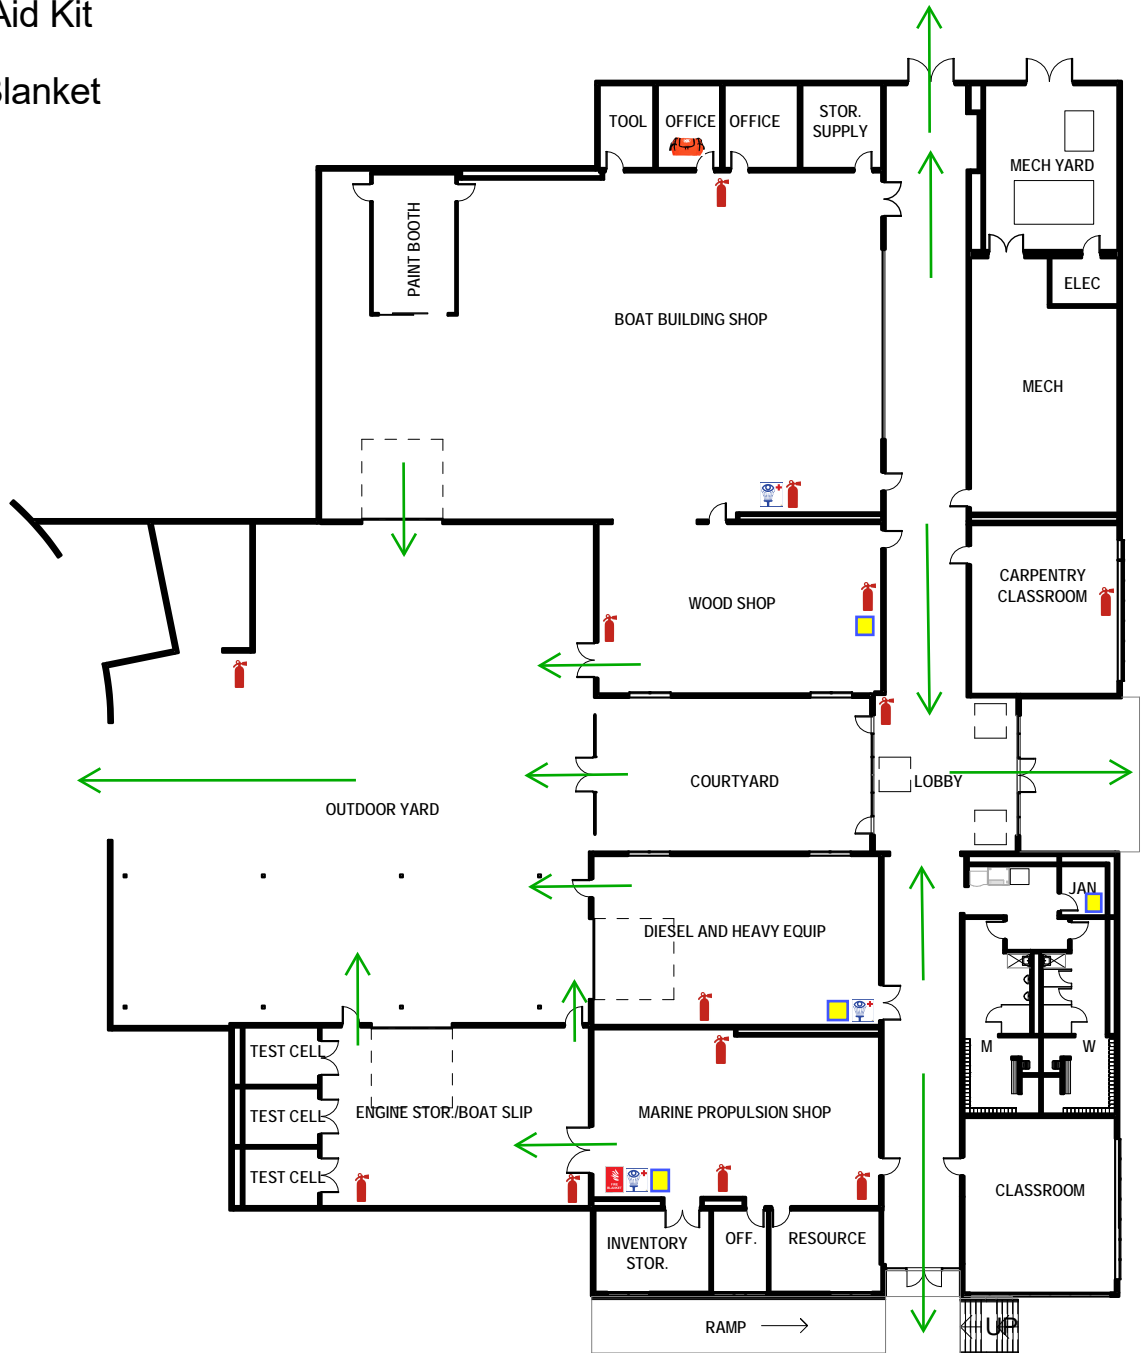

 Orange Bag

FIRST FLOOR

SECOND FLOOR

HUMAN RESOURCE BUILDING

Emergency Equipment

-  Fire Extinguisher
-  Orange Bag
-  Eye Wash Station
-  First Aid Kit
-  Fire Blanket

MARINE TECHNOLOGY

Emergency Equipment