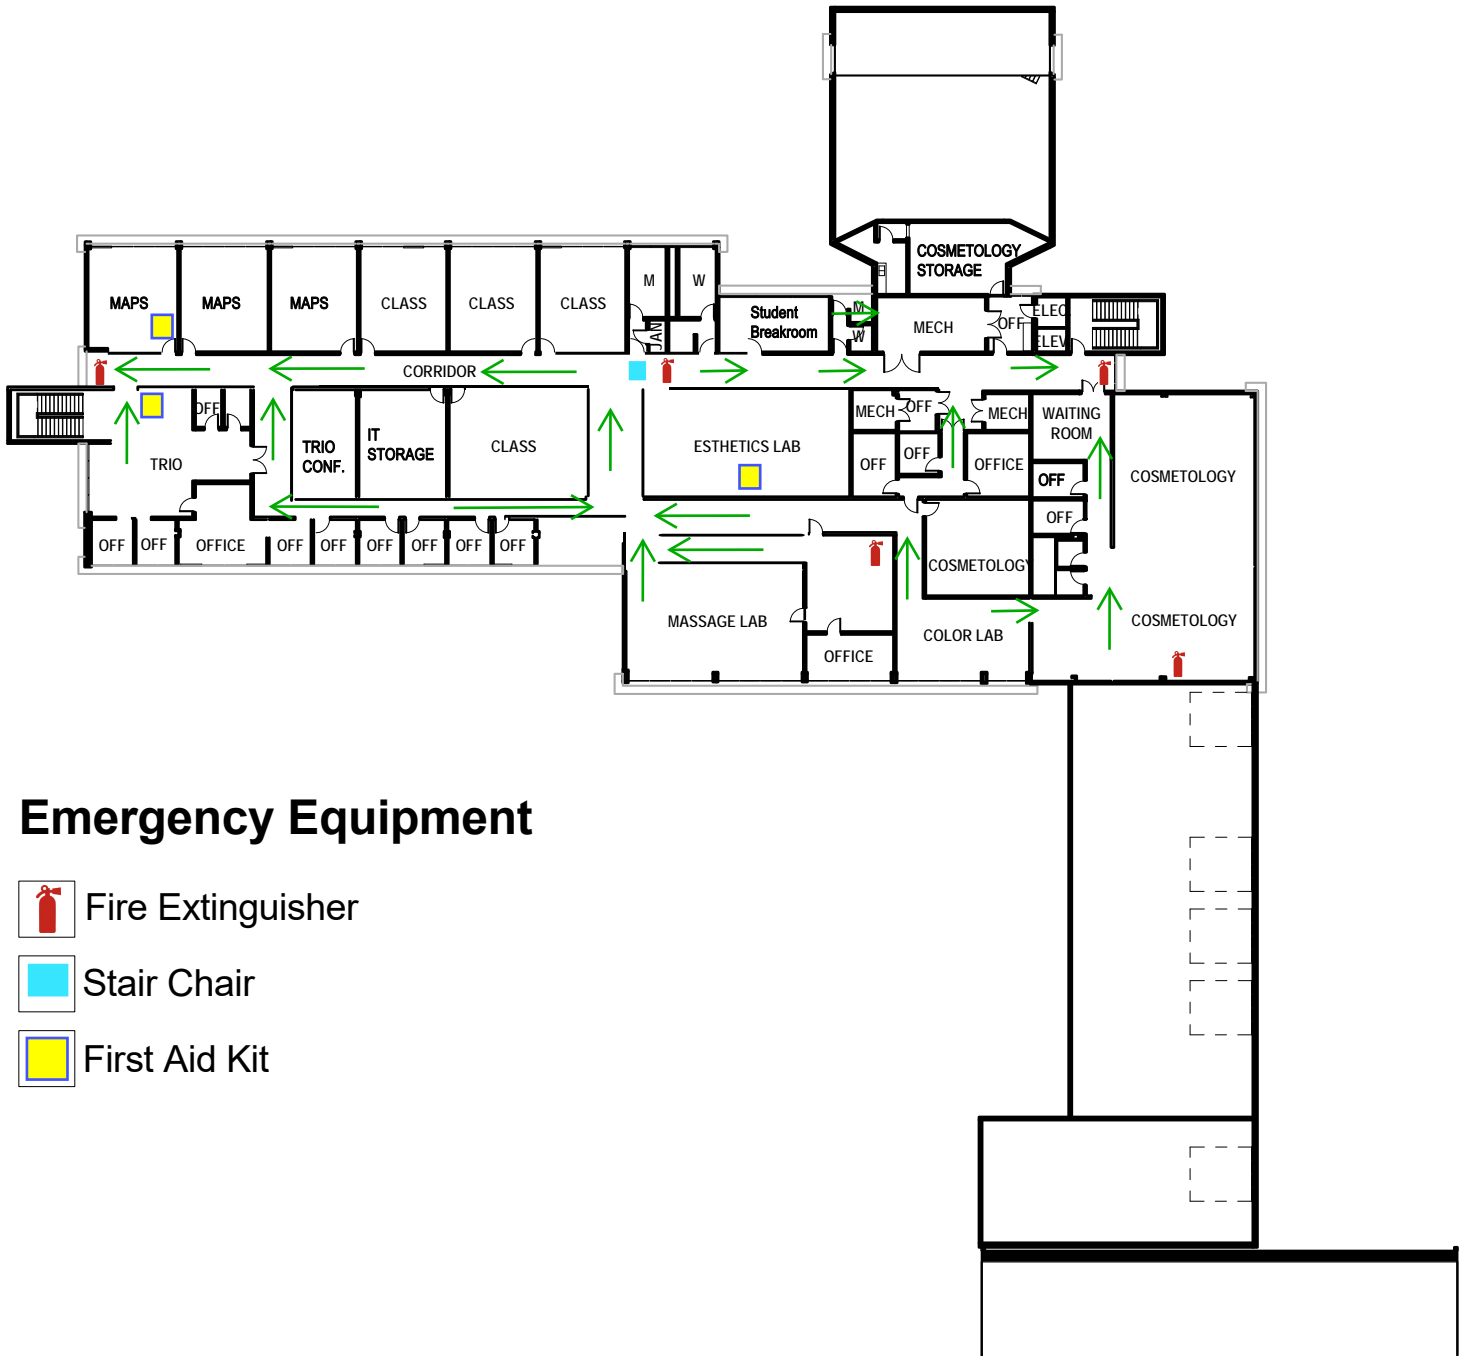

IN CASE OF FIRE USE STAIRS, NOT ELEVATORS

Emergency Equipment

- Fire Extinguisher
- Stair Chair
- First Aid Kit

MCGEE BUILDING

2nd FLOOR